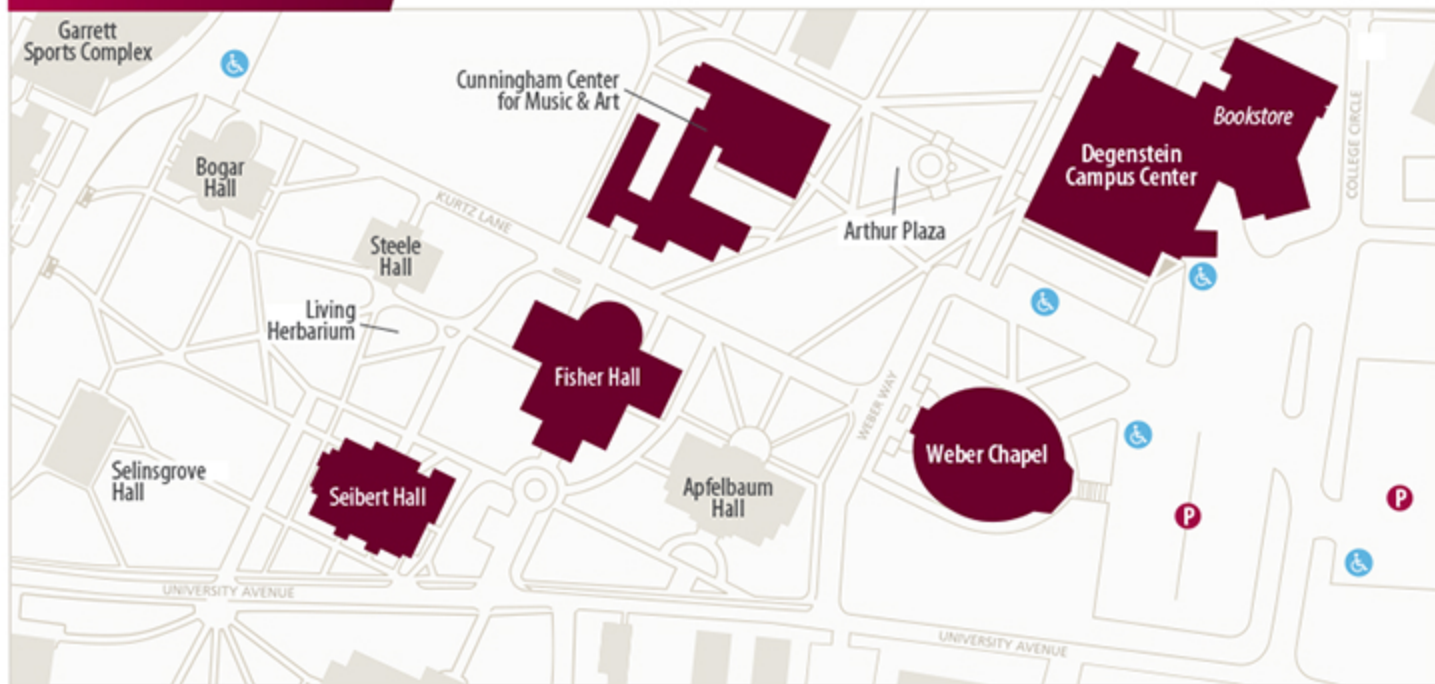

Campus Map

P Guest Parking | **♿** Accessible/Disability Parking

Cunningham Center for Music and Art

- Stretansky Concert Hall

Degenstein Campus Center

- Degenstein Center Theater
- Lore Degenstein Gallery

Fisher Hall

- Faylor Lecture Hall

Seibert Hall

- Isaacs Auditorium

Weber Chapel

- Weber Chapel Auditorium

[SUSQU.EDU/ARTSANDEVENTS](https://www.susqu.edu/artsandevents)